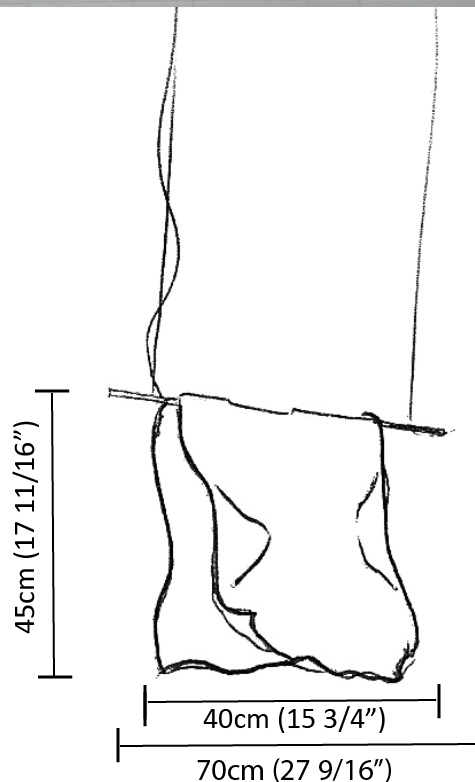

1. To build a product code in our configurator select the specify button on the base model # product page
2. To build a manual product code on this datasheet choose from the options listed below in blue font and add the suffix to the base model #

GENERAL

Series: Stendimi
Partner: Knikerboker
Division: Design
Installation: Suspension
Product Type: Pendant
Mounting Location: Ceiling
Light Distribution: Direct / Indirect

PHYSICAL

Shape: Abstract
Length (mm): 400
Length (in): 15 3/4
Height (mm): 450
Height (in): 17 11/16
Max. Overall Height (mm): 2450
Max. Overall Height (in): 96 7/16
Fixture Finish: EWH / EBK / MAN / COF / PRD / SLF / GLF / CLF / BRL / EWS / EWG / EWC / EWR / EBS / EBG / EBC / EBC / EBB / MAS / MAD / MAC / MAB / COS / CGO / CCL / CBL / PRS / PRG / PRC / PRB
Fixture Material: Metal
Cable Details: Silicon Cable 2000mm / 78 3/4"

ELECTRICAL

Lamp Type: LED
Total Output Wattage (W): 14.7
Dimming: 0-10V Dimming
Driver Included: Yes
Driver Location: Integrated
Driver Type: Constant Voltage - Universal
Driver Class: Class 2
Input Voltage (V): 120 - 277
Output Voltage (V): 24
Upon Request: (Not included - see components) Remote: 0-10Vdc dimming / (Included) Integral Non-dimming 277Vac

LED

Number of LEDs: 4 strips
Color Temperature (°K): 3000
Max. Delivered Lumen (lm): 1620
CRI: >80 CRI
Lamp Life (hrs): 50000

OPTICAL

RATINGS AND CERTIFICATIONS

Certified By: Certified for North American Standards
IP rating: IP20