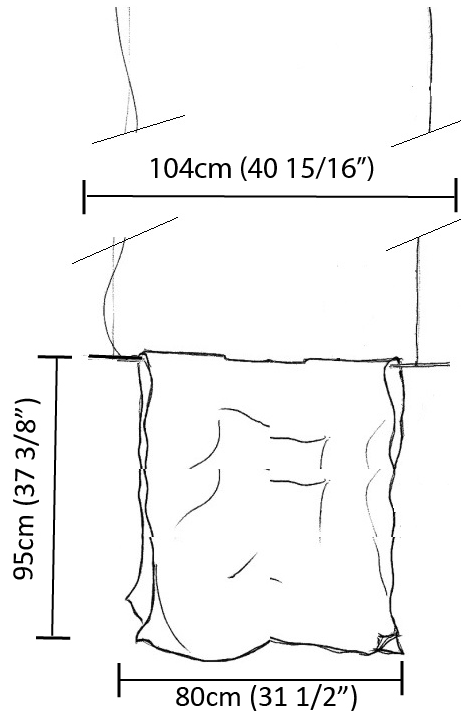

1. To build a product code in our configurator select the specify button on the base model # product page
2. To build a manual product code on this datasheet choose from the options listed below in blue font and add the suffix to the base model #

GENERAL

Series: Stendimi
Brand: Knikerboker
Division: Design
Mounting Type: Suspension
Mounting Location: Ceiling
Subcategory: Pendant

PHYSICAL

Shape: Abstract
Length (mm): 800
Length (in): 31 1/2
Height (mm): 950
Height (in): 37 3/8
Max. Overall Height (mm): 2950
Max. Overall Height (in): 116 1/8
Light Distribution: Direct / Indirect
Fixture Finish: EWH / EBK / MAN / COF / PRD / SLF / GLF / CLF / BRL / EWS / EWG / EWC / EWR / EBS / EBG / EBC / EBC / EBB / MAS / MAD / MAC / MAB / COS / CGO / CCL / CBL / PRS / PRG / PRC / PRB
Fixture Material: Metal
Cable Details: 2 Steel Cables 2000mm

ELECTRICAL

Lamp Type: LED
Total Output Wattage (W): 29.4
Dimming: 0-10V Dimming
Driver Included: Yes
Driver Location: Integrated
Driver Type: Constant Voltage - Universal
Driver Class: Class 2
Input Voltage (V): 120 - 277
Output Voltage (V): 24
Upon Request: (Not included - see components) Remote: 0-10Vdc dimming / (Included) Integral Non-dimming 277Vac

LED

Number of LEDs: 8 strips
Color Temperature (°K): 3000
Max. Delivered Lumen (lm): 3240
CRI: >80 CRI
Lamp Life (hrs): 50000

OPTICAL

RATINGS AND CERTIFICATIONS

Certified By: Certified for North American Standards
IP rating: IP20