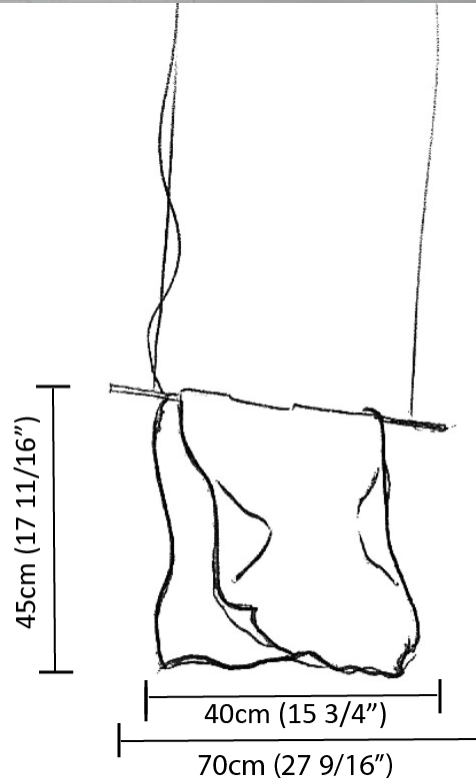

GENERAL

Series: Stendimi _____
Brand: Knikerboker _____
Division: Design _____
Mounting Type: Suspension _____
Mounting Location: Ceiling _____
Subcategory: Pendant _____

PHYSICAL

Shape: Abstract _____
Length (mm): 400 _____
Length (in): 15 3/4 _____
Height (mm): 450 _____
Height (in): 17 11/16 _____
Max. Overall Height (mm): 2450 _____
Max. Overall Height (in): 96 7/16 _____
Light Distribution: Direct / Indirect _____
Fixture Finish: EWH / EBK / MAN / COF / PRD / SLF / GLF / CLF / BRL / EWS / EWG / EWC / EWR / EBS / EBG / EBC / EBC / EBB / MAS / MAD / MAC / MAB / COS / CGO / CCL / CBL / PRS / PRG / PRC / PRB _____
Fixture Material: Metal _____
Cable Details: Silicon Cable 2000mm / 78 3/4" _____

ELECTRICAL

Lamp Type: LED _____
Total Output Wattage (W): 14.7 _____
Dimming: 0-10V Dimming _____
Driver Included: Yes _____
Driver Location: Integrated _____
Driver Type: Constant Voltage - Universal _____
Driver Class: Class 2 _____
Input Voltage (V): 120 - 277 _____
Output Voltage (V): 24 _____
Upon Request: (Not included - see components) Remote: 0-10Vdc dimming / (Included) Integral Non-dimming 277Vac _____

LED

Number of LEDs: 4 strips _____
Color Temperature (°K): 3000 _____
Max. Delivered Lumen (lm): 1620 _____
CRI: >80 CRI _____
Lamp Life (hrs): 50000 _____

OPTICAL

RATINGS AND CERTIFICATIONS

Certified By: Certified for North American Standards _____
IP rating: IP20 _____

D