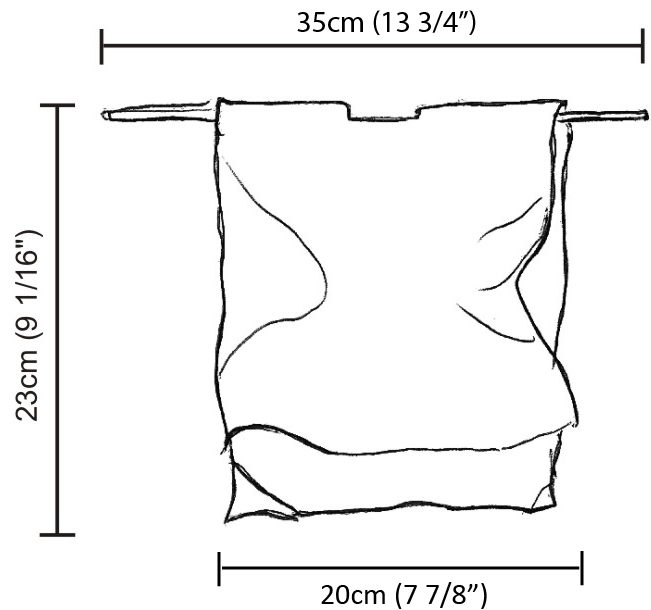

PROJECT	_____
TYPE	_____
SPECIFIER	_____
QUANTITY	_____
DATE	_____

STENDIMI SURFACE

D133019- _____
base number

1. To build a product code in our configurator select the specify button on the base model # product page
2. To build a manual product code on this datasheet choose from the options listed below in blue font and add the suffix to the base model #

GENERAL

Series: Stendimi
Brand: Knikerboker
Division: Design
Mounting Type: Surface
Mounting Location: Wall

PHYSICAL

Shape: Abstract
Length (mm): 200
Length (in): 7 7/8
Height (mm): 230
Height (in): 9 1/16
Extension (mm): 200
Extension (in): 7 7/8
Light Distribution: Indirect
Fixture Finish: BFM / BRL / BRW / CLF / CLM / CLW / GLF / GLM / GLW / MBK / SLF / SLM / SLW / WHI
Fixture Material: Metal

ELECTRICAL

Lamp Type: LED
Total Output Wattage (W): 9.8
Dimming: 0-10V Dimming
Driver Included: No
Driver Location: Remote
Driver Type: Constant Voltage - 120 / 277Vac
Driver Class: Class 2
Input Voltage (V): 120 - 277
Output Voltage (V): 24
Upon Request: (Not included - see components) Remote: 0-10Vdc dimming / Non-dimming 277Vac

LED

Color Temperature (°K): 3000
Max. Delivered Lumen (lm): 1080
CRI: >80 CRI
Lamp Life (hrs): 50000

OPTICAL

RATINGS AND CERTIFICATIONS

Certified By: Certified for North American Standards
IP rating: IP20