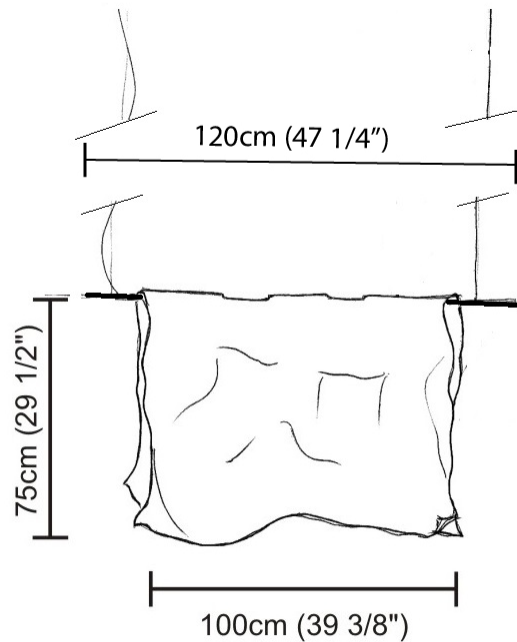

1. To build a product code in our configurator select the specify button on the base model # product page
2. To build a manual product code on this datasheet choose from the options listed below in blue font and add the suffix to the base model #

GENERAL

Series: Stendimi
Partner: Knikerboker
Division: Design
Installation: Suspension
Product Type: Pendant
Mounting Location: Ceiling
Light Distribution: Direct / Indirect

PHYSICAL

Shape: Abstract
Length (mm): 1000
Length (in): 39 3/8
Height (mm): 750
Height (in): 29 1/2
Max. Overall Height (mm): 2750
Max. Overall Height (in): 108 1/4
Fixture Finish: EWH / EBK / MAN / COF / PRD / SLF / GLF / CLF / BRL / EWS / EWG / EWC / EWR / EBS / EBG / EBC / EBC / EBB / MAS / MAD / MAC / MAB / COS / CGO / CCL / CBL / PRS / PRG / PRC / PRB
Fixture Material: Metal
Cable Details: Silicon Cable 2000mm / 78 3/4"

ELECTRICAL

Lamp Type: LED
Total Output Wattage (W): 29.4
Dimming: 0-10V Dimming
Driver Included: Yes
Driver Location: Integrated
Driver Type: Constant Voltage - Universal
Driver Class: Class 2
Input Voltage (V): 120 - 277
Output Voltage (V): 24
Upon Request: (Not included - see components) Remote: 0-10Vdc dimming / (Included) Integral Non-dimming 277Vac

LED

Number of LEDs: 8 strips
Color Temperature (°K): 3000
Max. Delivered Lumen (lm): 3240
CRI: >80 CRI
Lamp Life (hrs): 50000

OPTICAL

RATINGS AND CERTIFICATIONS

Certified By: Certified for North American Standards
IP rating: IP20