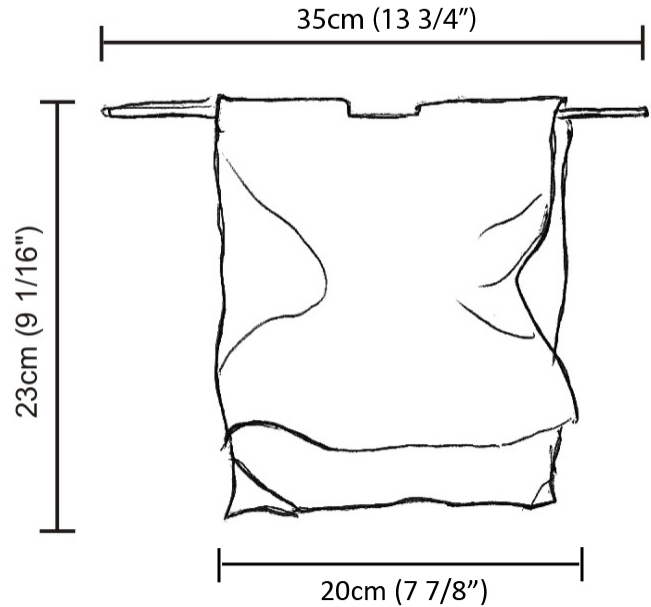

STENDIMI SURFACE

D133019-

base number _____
Finish _____
Options _____

1. To build a product code in our configurator select the specify button on the base model # product page
2. To build a manual product code on this datasheet choose from the options listed below in blue font and add the suffix to the base model #

GENERAL

Series: Stendimi
Partner: Knikerboker
Division: Design
Installation: Surface
Mounting Location: Wall
Light Distribution: Indirect

PHYSICAL

Shape: Abstract
Length (mm): 200
Length (in): 7 7/8
Height (mm): 230
Height (in): 9 1/16
Extension (mm): 200
Extension (in): 7 7/8
Fixture Finish: BFM / BRL / BRW / CLF / CLM / CLW / GLF / GLM / GLW / MBK / SLF / SLM / SLW / WHI
Fixture Material: Metal

ELECTRICAL

Lamp Type: LED
Total Output Wattage (W): 9.8
Dimming: 0-10V Dimming
Driver Included: No
Driver Location: Remote
Driver Type: Constant Voltage - 120 / 277Vac
Driver Class: Class 2
Input Voltage (V): 120 - 277
Output Voltage (V): 24
Upon Request: (Not included - see components) Remote: 0-10Vdc dimming / Non-dimming 277Vac

LED

Color Temperature (°K): 3000
Max. Delivered Lumen (lm): 1080
CRI: >80 CRI
Lamp Life (hrs): 50000

OPTICAL

RATINGS AND CERTIFICATIONS

Certified By: Certified for North American Standards
IP rating: IP20