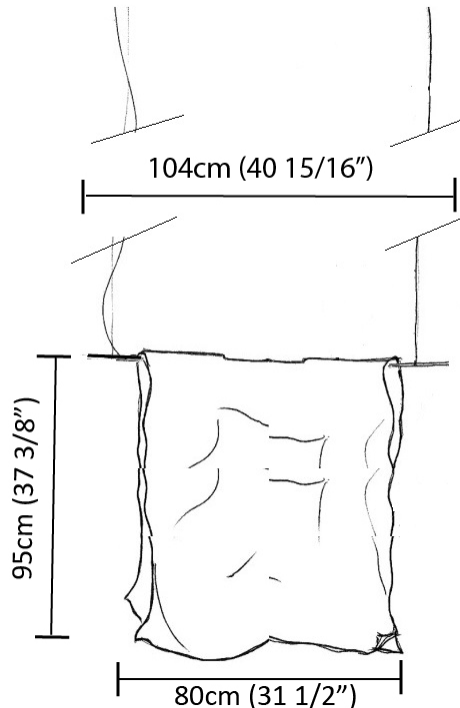

1. To build a product code in our configurator select the specify button on the base model # product page
2. To build a manual product code on this datasheet choose from the options listed below in blue font and add the suffix to the base model #

GENERAL

Series: Stendimi
Partner: Knikerboker
Division: Design
Installation: Suspension
Product Type: Pendant
Mounting Location: Ceiling
Light Distribution: Direct / Indirect

PHYSICAL

Shape: Abstract
Length (mm): 800
Length (in): 31 1/2
Height (mm): 950
Height (in): 37 3/8
Max. Overall Height (mm): 2950
Max. Overall Height (in): 116 1/8
Fixture Finish: EWH / EBK / MAN / COF / PRD / SLF / GLF / CLF / BRL / EWS / EWG / EWC / EWR / EBS / EBG / EBC / EBC / EBB / MAS / MAD / MAC / MAB / COS / CGO / CCL / CBL / PRS / PRG / PRC / PRB
Fixture Material: Metal
Cable Details: 2 Steel Cables 2000mm

ELECTRICAL

Lamp Type: LED
Total Output Wattage (W): 29.4
Dimming: 0-10V Dimming
Driver Included: Yes
Driver Location: Integrated
Driver Type: Constant Voltage - Universal
Driver Class: Class 2
Input Voltage (V): 120 - 277
Output Voltage (V): 24
Upon Request: (Not included - see components) Remote: 0-10Vdc dimming / (Included) Integral Non-dimming 277Vac

LED

Number of LEDs: 8 strips
Color Temperature (°K): 3000
Max. Delivered Lumen (lm): 3240
CRI: >80 CRI
Lamp Life (hrs): 50000

OPTICAL

RATINGS AND CERTIFICATIONS

Certified By: Certified for North American Standards
IP rating: IP20